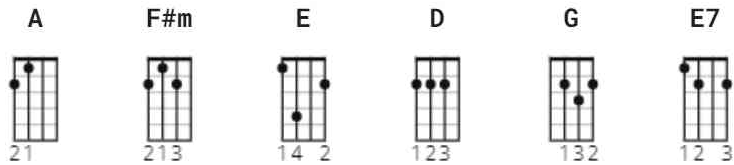

Take Me Home Country Roads Chords by John Denver

Difficulty: beginner

Tuning: E A D G B E

CHORDS

STRUMMING

164 bpm

[Verse]

A **F#m**
Almost heaven, West Virginia
E **D** **A**
Blue Ridge Mountain, Shenandoah River
F#m
Life is old there, older than the trees
E
Younger than the mountains
D **A**
Growing like a breeze

[Chorus]

A **E**
Country roads take me home
F#m **D**
To the place I belong
A **E**
West Virginia, Mountain Mama
D **A**
Take me home country roads

[Verse]

A **F#m**
All my memories gather 'round her
E **D** **A**
Miners Lady, stanger to blue water